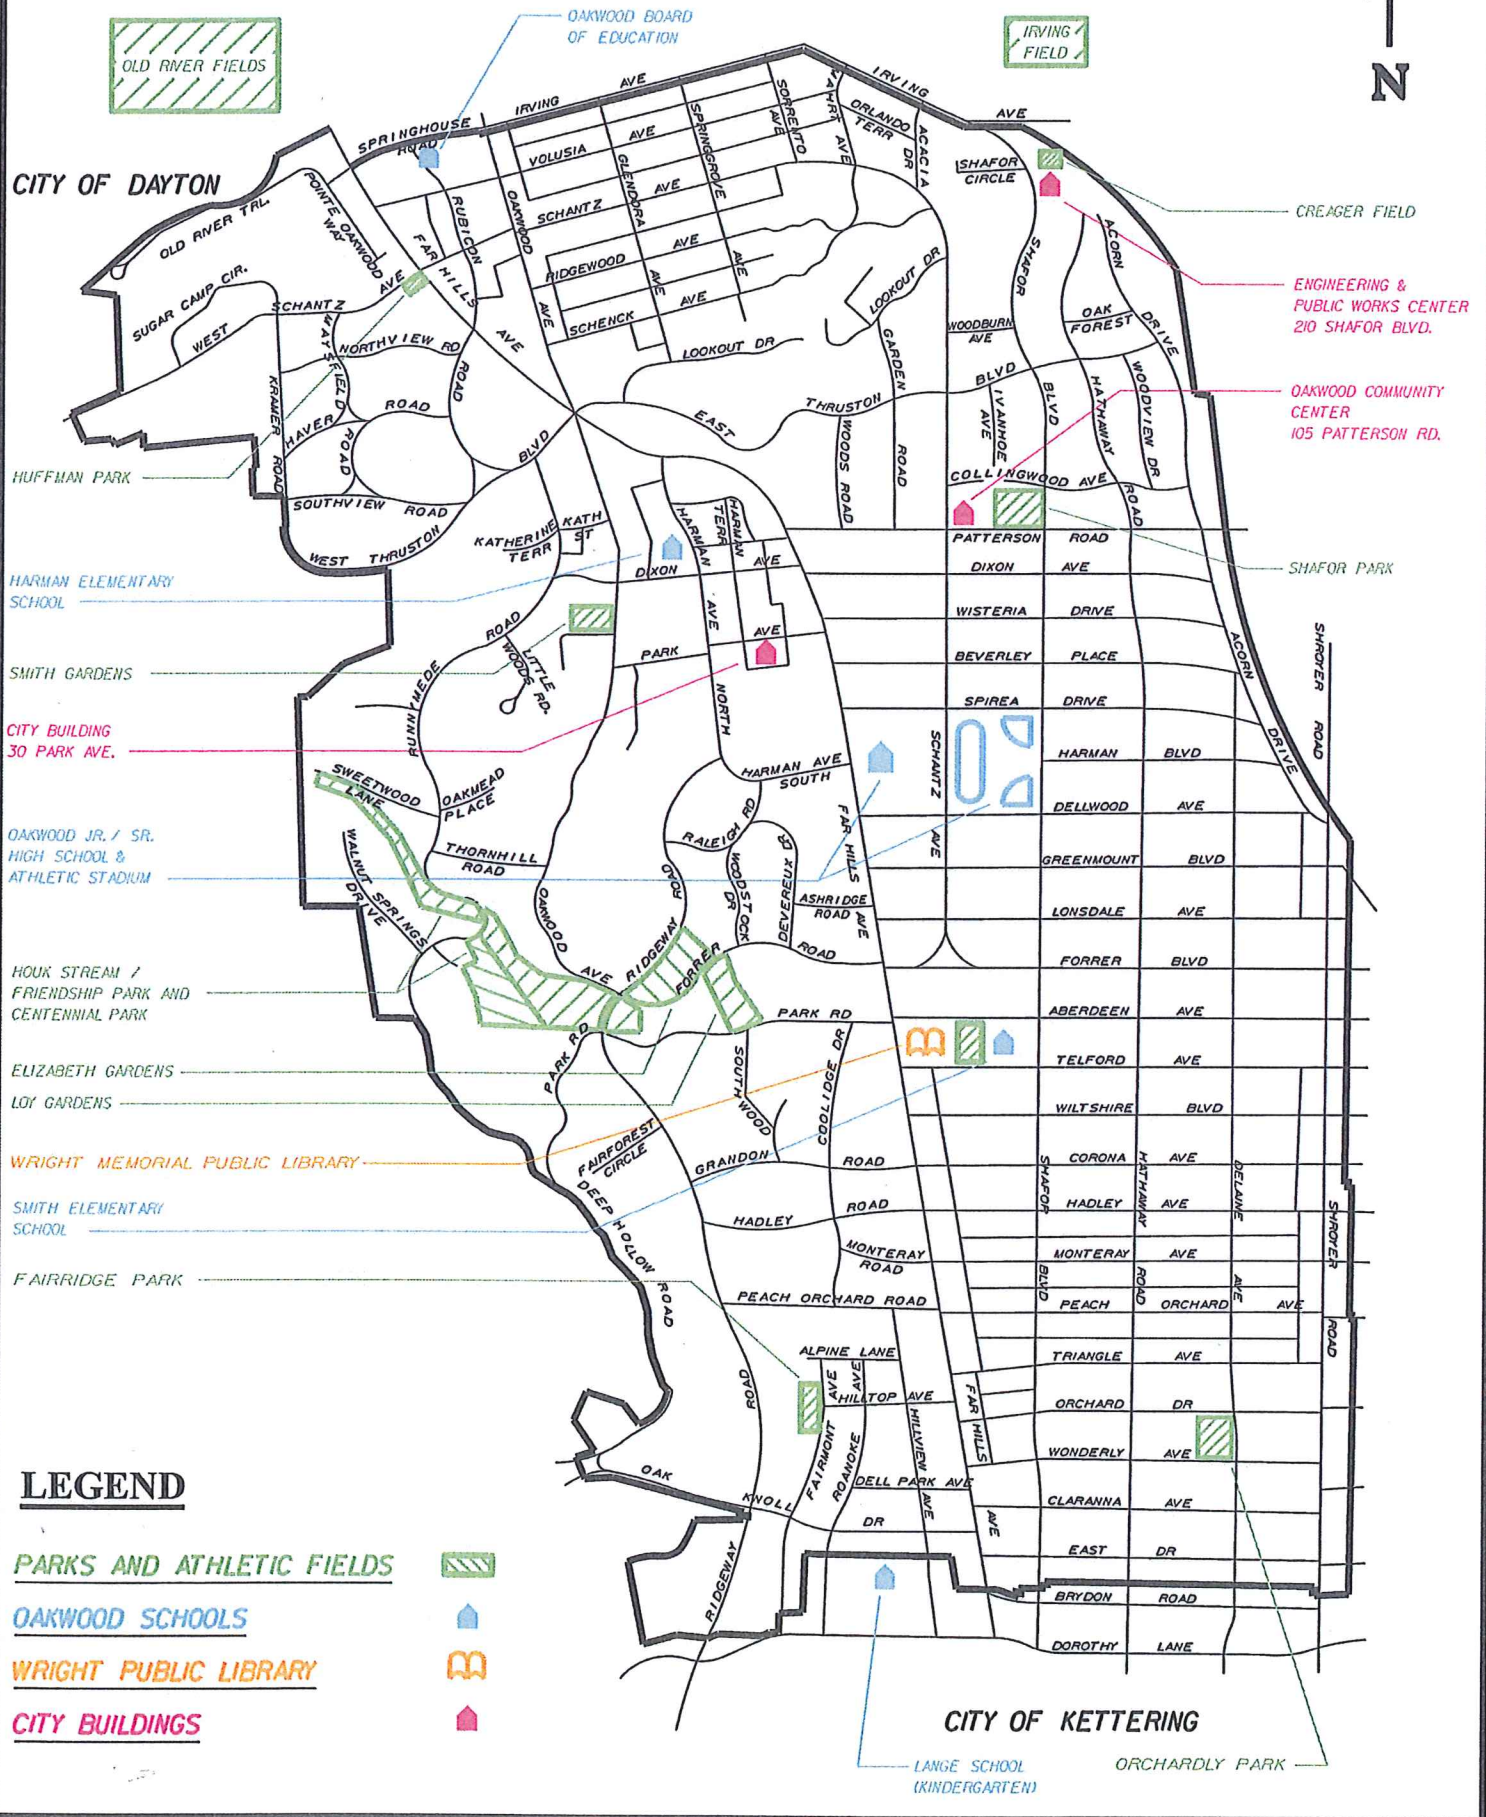

NOTABLE FEATURES OF OAKWOOD

LEGEND

- PARKS AND ATHLETIC FIELDS**
- OAKWOOD SCHOOLS**
- WRIGHT PUBLIC LIBRARY**
- CITY BUILDINGS**

LANGE SCHOOL (KINDERGARTEN)

ORCHARDLY PARK