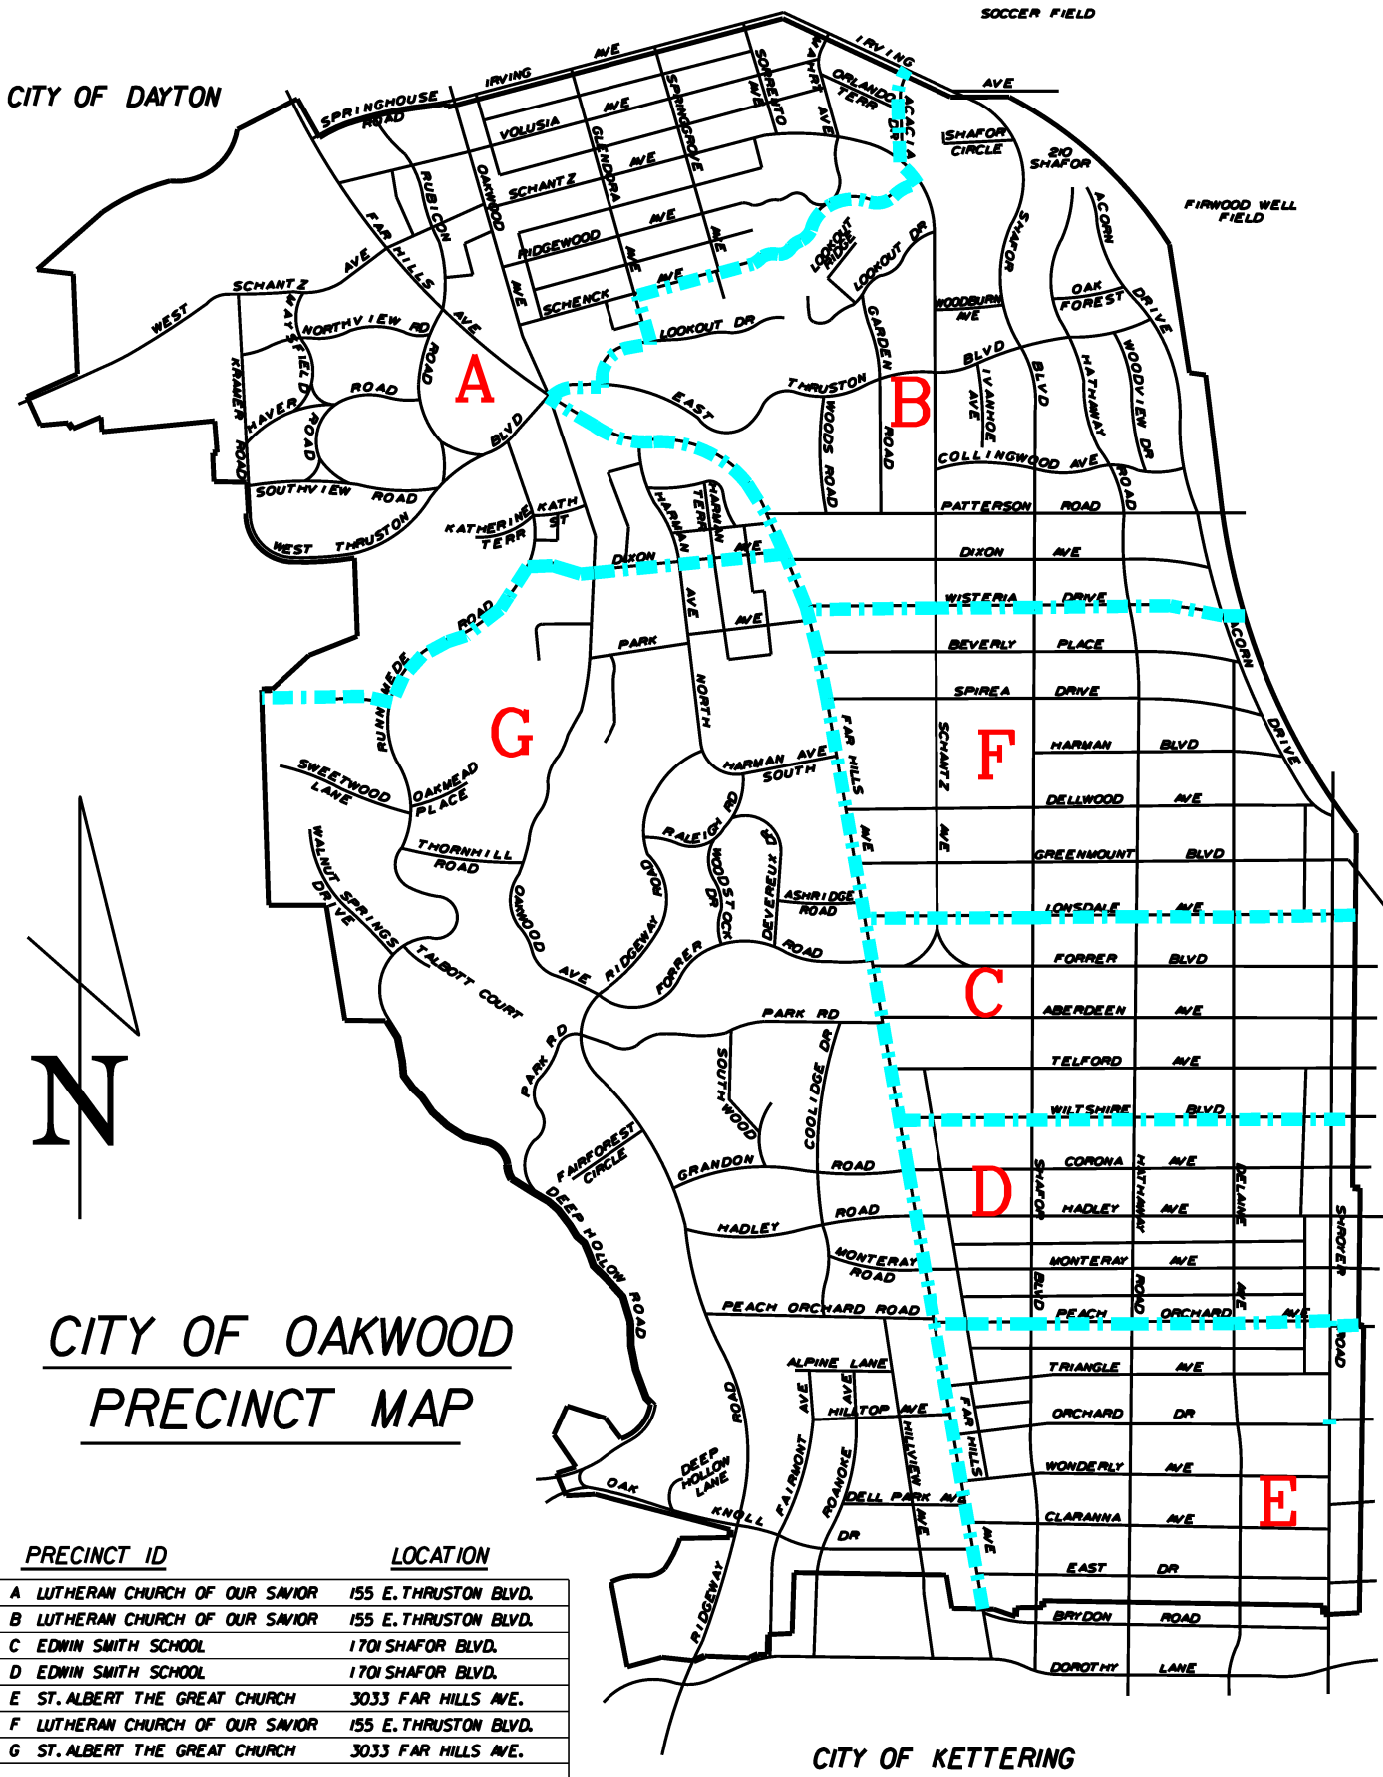

CITY OF OAKWOOD PRECINCT MAP

PRECINCT ID	LOCATION
A	LUTHERAN CHURCH OF OUR SAVIOR 155 E. THRUSTON BLVD.
B	LUTHERAN CHURCH OF OUR SAVIOR 155 E. THRUSTON BLVD.
C	EDWIN SMITH SCHOOL 1701 SHAFOR BLVD.
D	EDWIN SMITH SCHOOL 1701 SHAFOR BLVD.
E	ST. ALBERT THE GREAT CHURCH 3033 FAR HILLS AVE.
F	LUTHERAN CHURCH OF OUR SAVIOR 155 E. THRUSTON BLVD.
G	ST. ALBERT THE GREAT CHURCH 3033 FAR HILLS AVE.